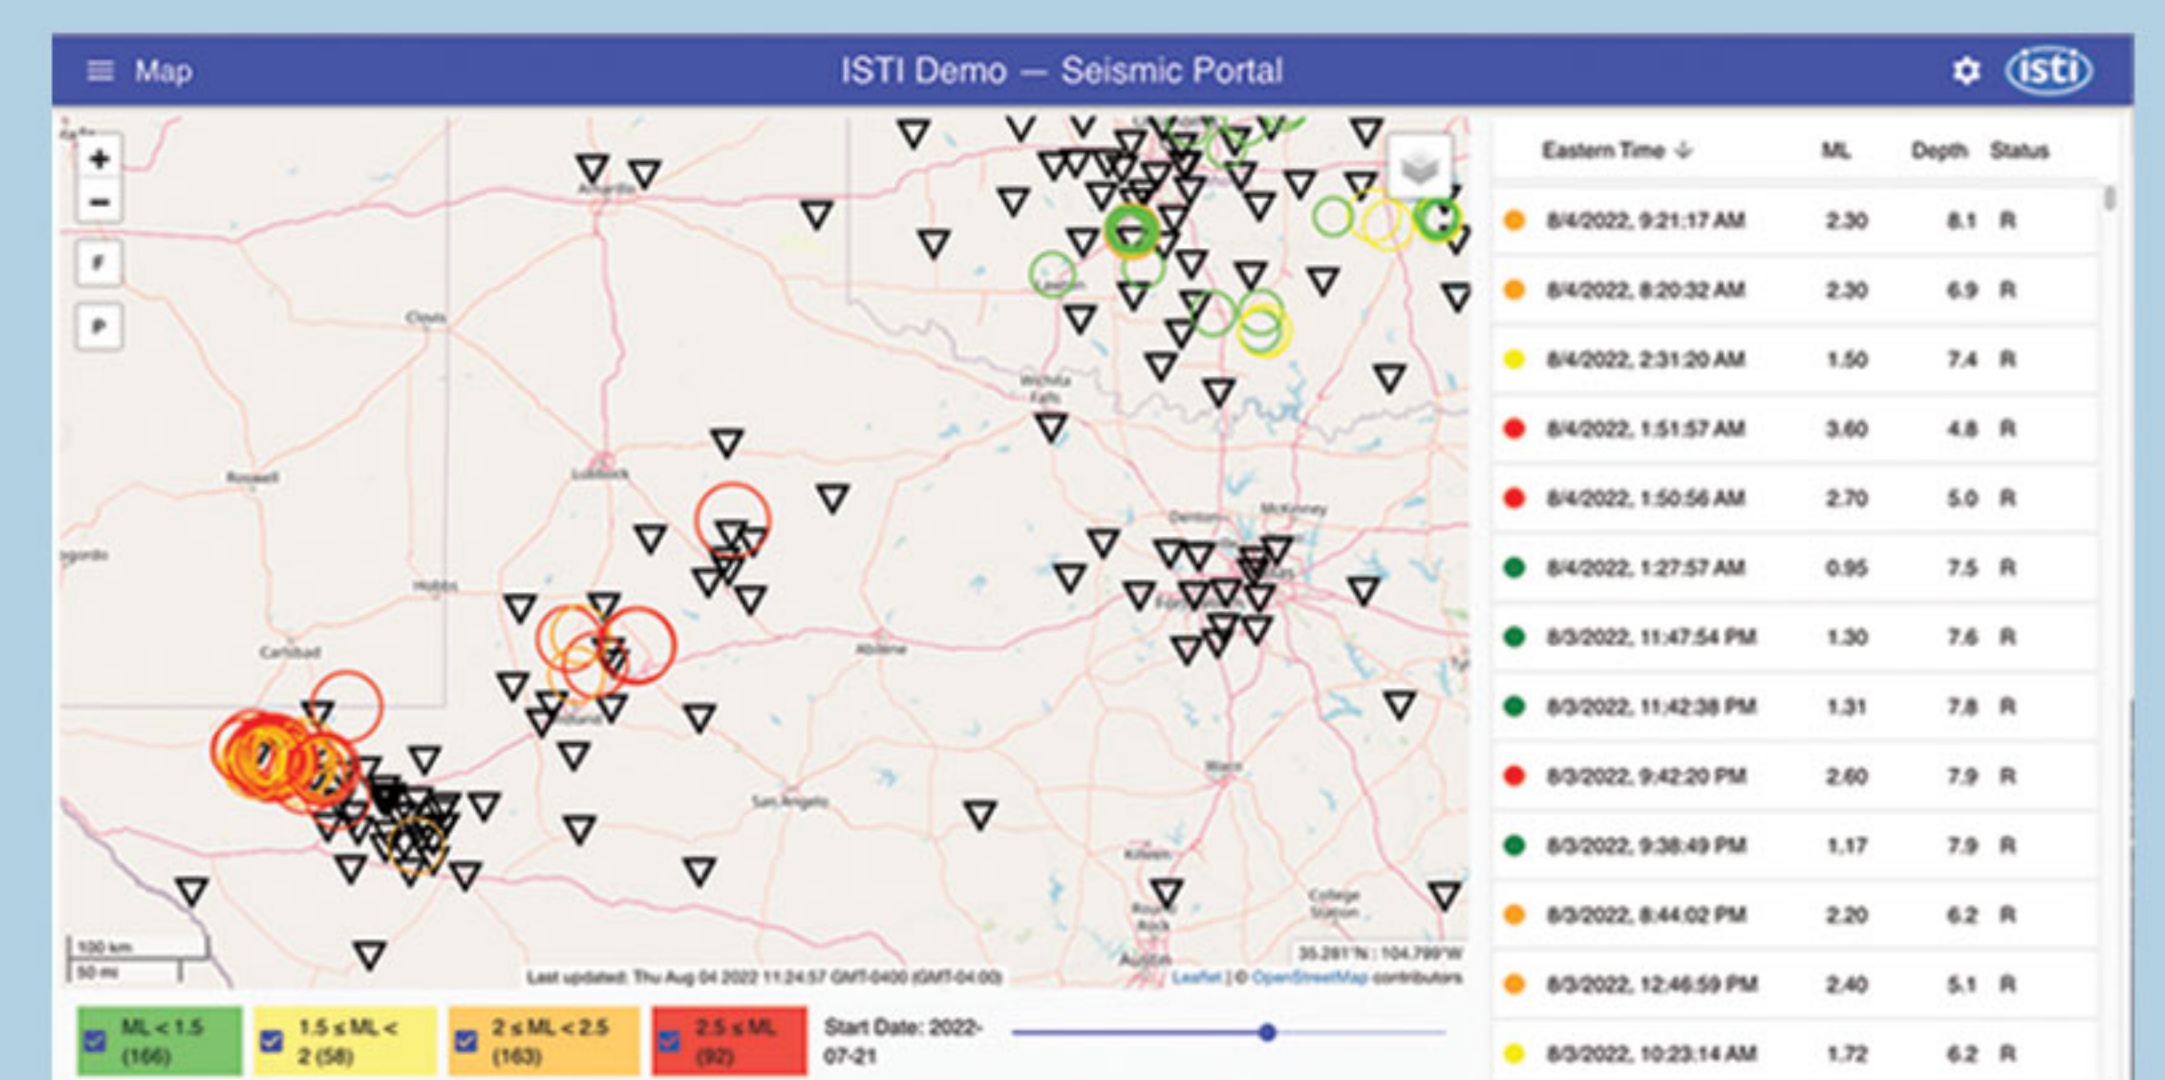

The ISTI *ADVANTAGE* System

- Real-time event detail available on your private ISTI *ADVANTAGE* web portal instance and by API for easy in-house GIS or Dashboard system integration
- Dashboards provide operational insights, updated in real-time
- Real-time catalog updates

State-of-the-Art Processing Techniques

- Rapid determination of event parameters
- Processing system optimized and proven for detecting well scale induced seismicity
- Advanced processing techniques including double difference, template matching and machine learning

Economical Hardware

- Seismometer performance optimization keep costs down
- Proven track record for reliability
- Expensive broadband sensors are not required

Rapid Response Monitoring Crews

- Available in the United States and worldwide
- Ready to deploy on short notice

Scientific Expertise

- Seismologists with significant operational experience in US basins
- Network design and velocity model creation
- PhD seismologists for study design and advanced data interpretation

ISTI installs seismic stations, including autonomous solar power, real-time wireless telemetry, digitizers and seismic sensors. Look to ISTI for a turn-key solution.

ISTI *ADVANTAGE* PORTAL EXAMPLE VIEWS:

ADVANTAGE Web Portal Homepage