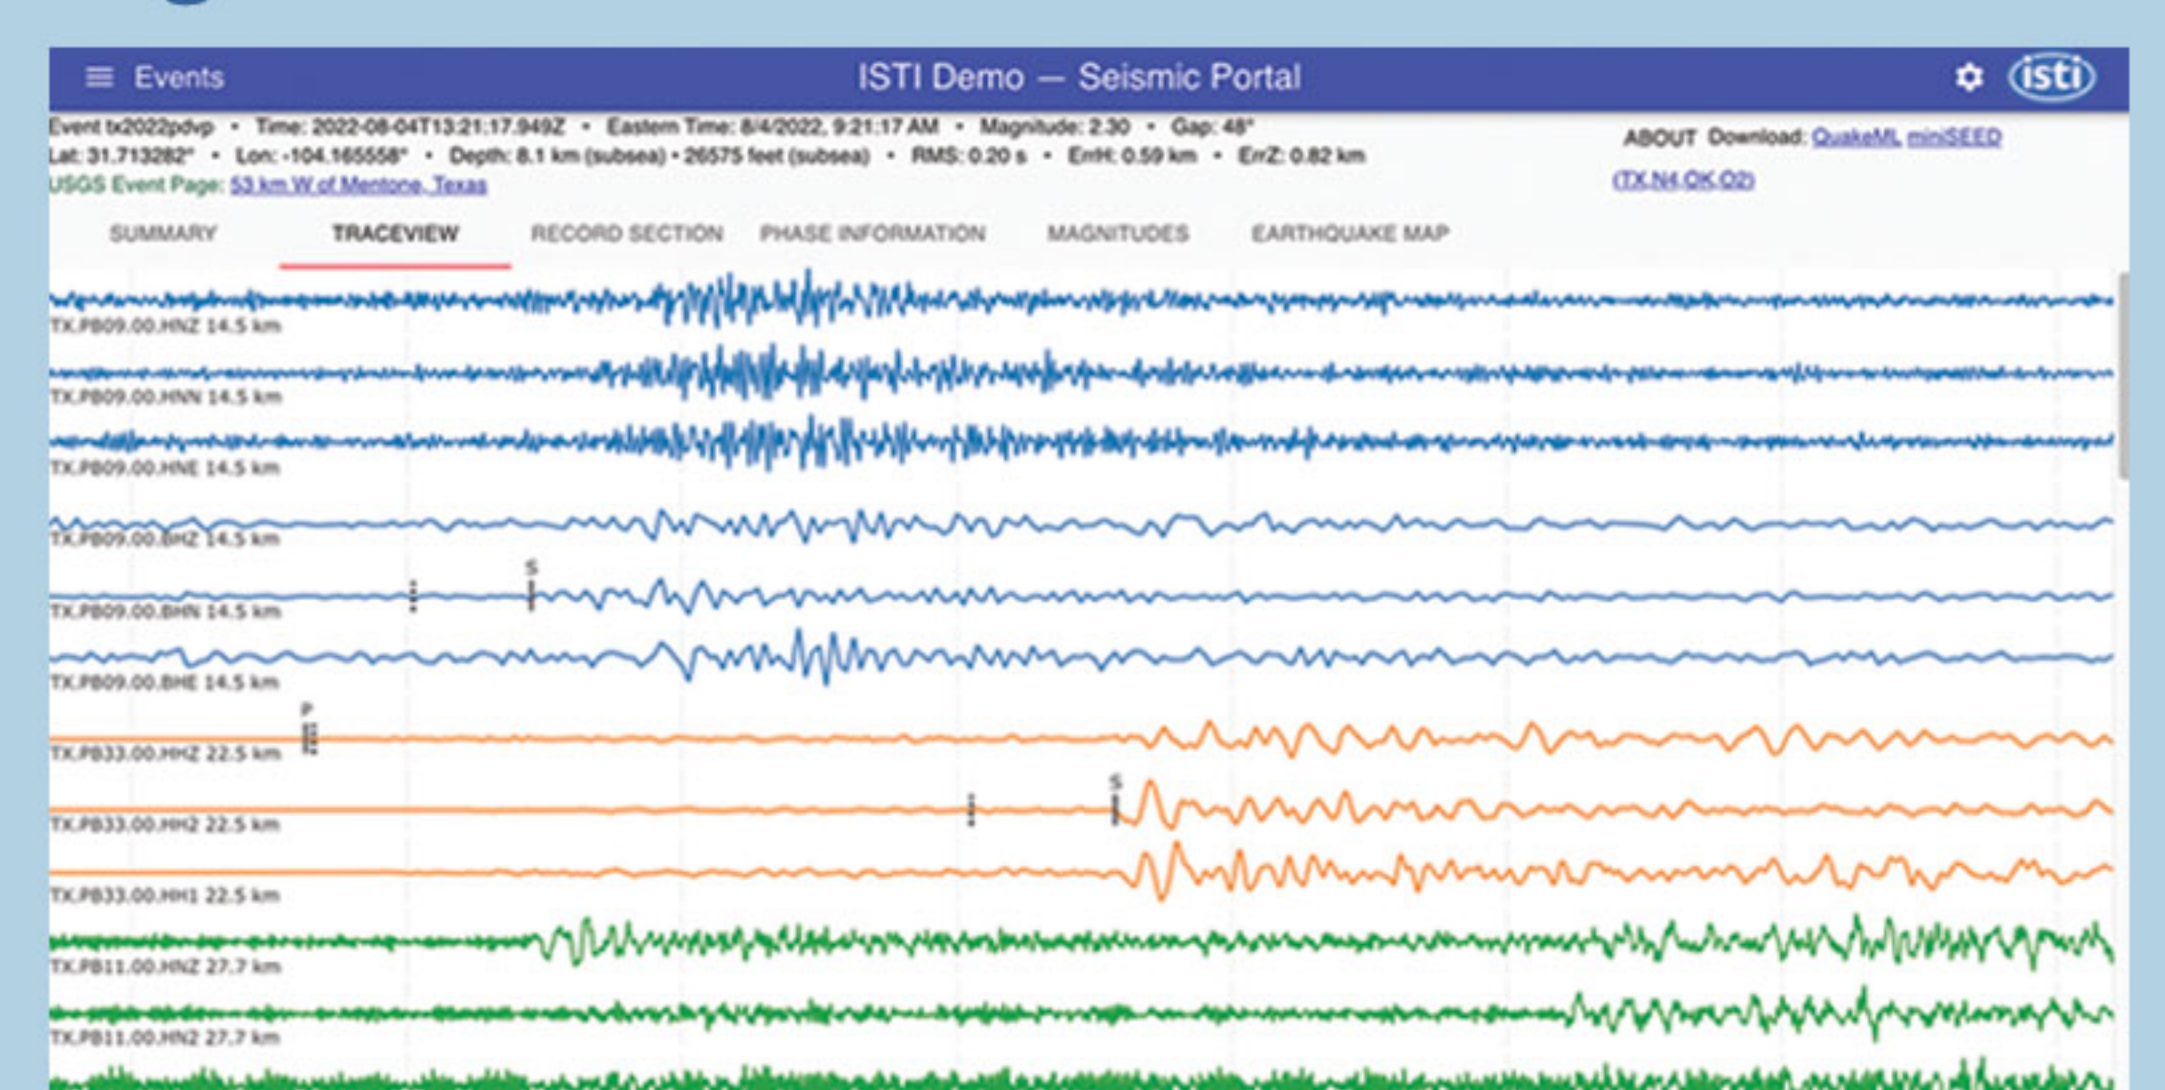

Magnitude Over Time

Traceview

Instrumental Software Technologies, Inc

USA: 64 Woodland Ave / Saratoga Springs, NY 12866 / 518-602-0001
EUROPE: Wallrißstraße 76 1180 / Wien, Österreich/ +43-720-775203

isti.com