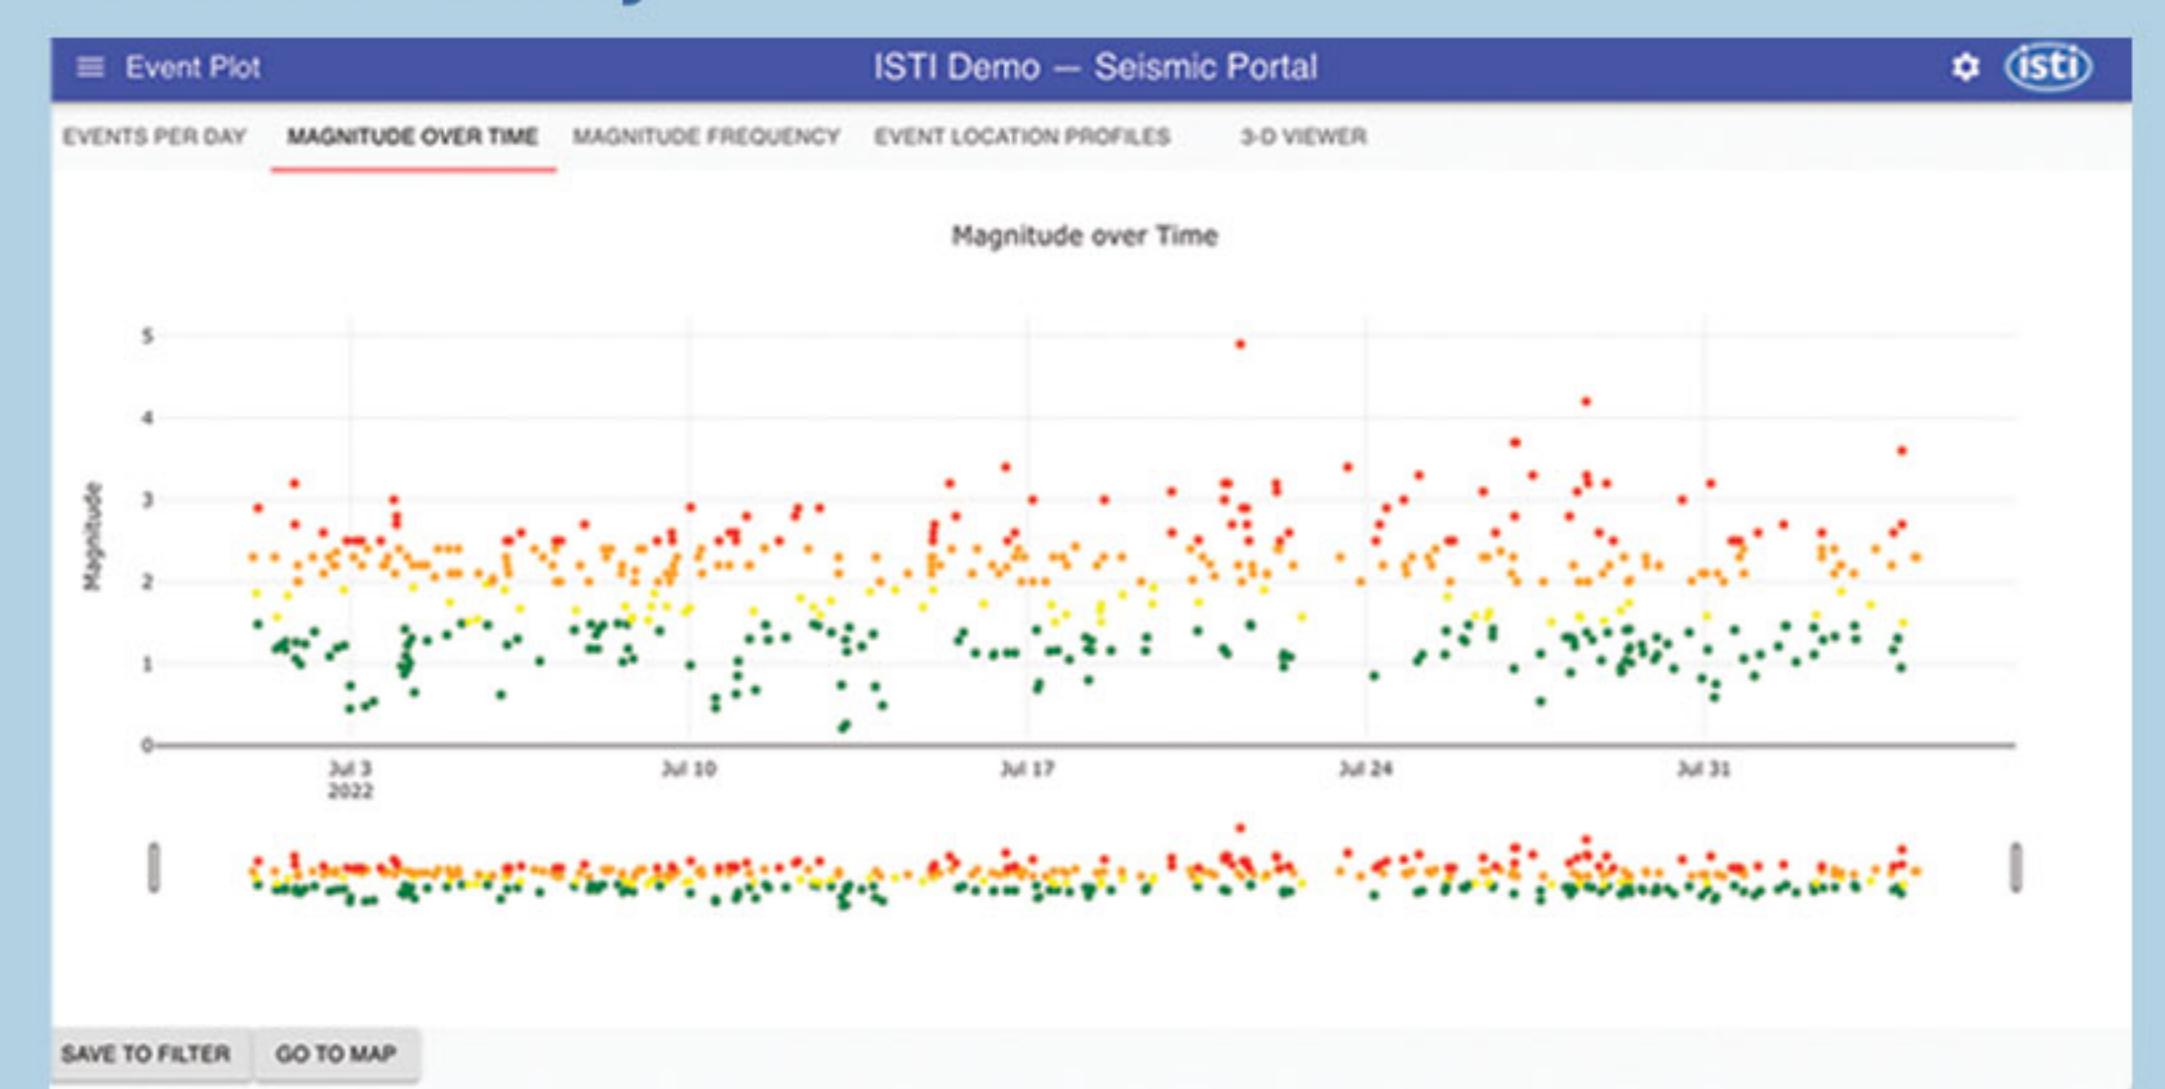

Events Per Day