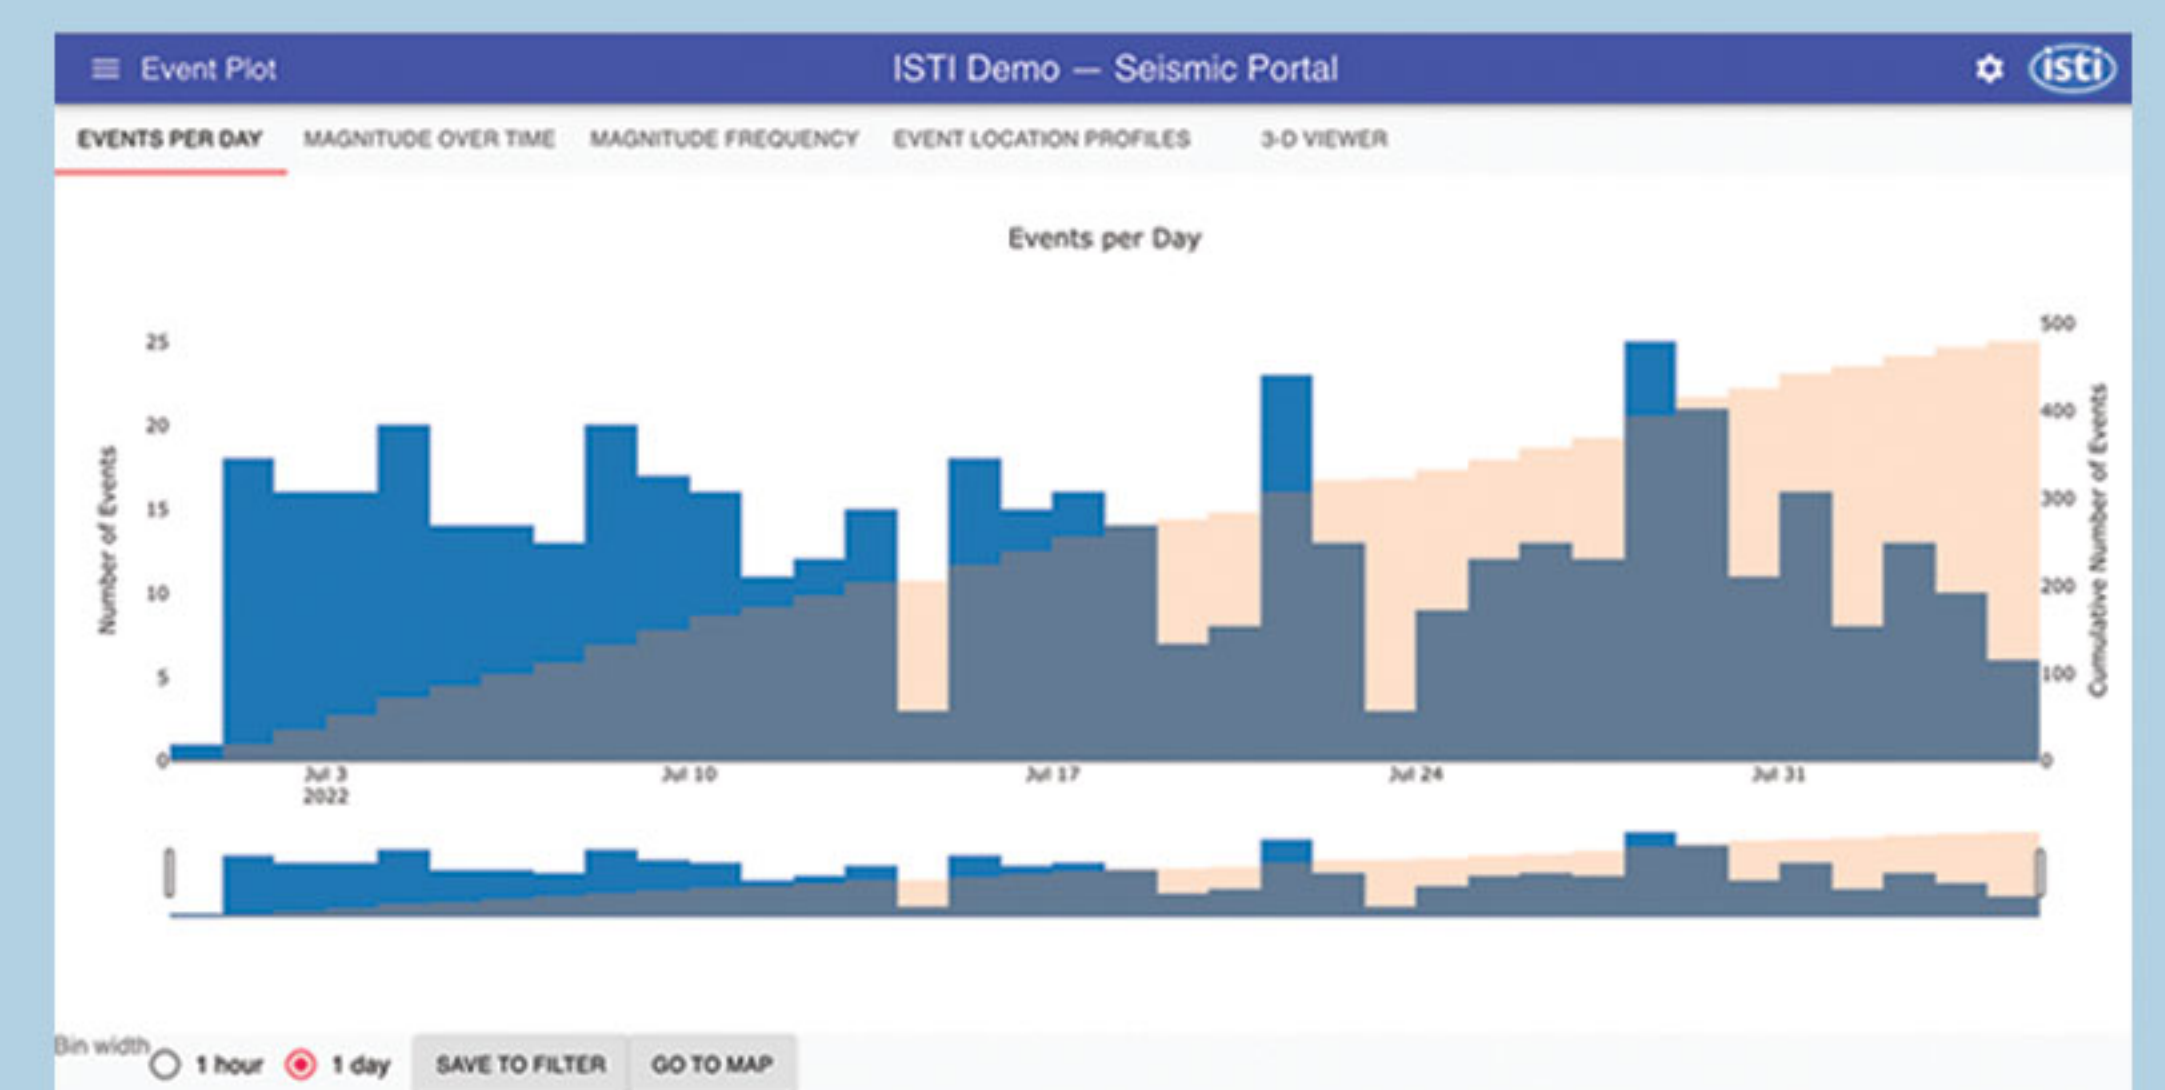

Real-Time Traffic Light System for Induced Seismicity Monitoring

Custom Real-Time End-to-End Induced Seismic Monitoring Solutions

COUNT ON ISTI FOR:

Operations Driven Service Levels

- Actionable information (Traffic Light System)
- Automatic alerting thresholds by magnitude, location and or depth
- Service level agreements tailored to operational requirements
- Event review by experienced analysts

The ISTI *ADVANTAGE* System

- Real-time event detail available on your private ISTI *ADVANTAGE* web portal instance and by API for easy in-house GIS or Dashboard system integration
- Dashboards provide operational insights, updated in real-time
- Real-time catalog updates

State-of-the-Art Processing Techniques

- Rapid determination of event parameters
- Processing system optimized and proven for detecting well scale induced seismicity
- Advanced processing techniques including double difference, template matching and machine learning

Economical Hardware

- Seismometer performance optimization keep costs down
- Proven track record for reliability
- Expensive broadband sensors are not required

Rapid Response Monitoring Crews

- Available in the United States and worldwide
- Ready to deploy on short notice

Scientific Expertise

- Seismologists with significant operational experience in US basins
- Network design and velocity model creation
- PhD seismologists for study design and advanced data interpretation

ISTI installs seismic stations, including autonomous solar power, real-time wireless telemetry, digitizers and seismic sensors. Look to ISTI for a turn-key solution.

ISTI *ADVANTAGE* PORTAL EXAMPLE VIEWS:

ADVANTAGE Web Portal Homepage

Events Per Day

Magnitude Over Time

Traceview

Instrumental Software Technologies, Inc